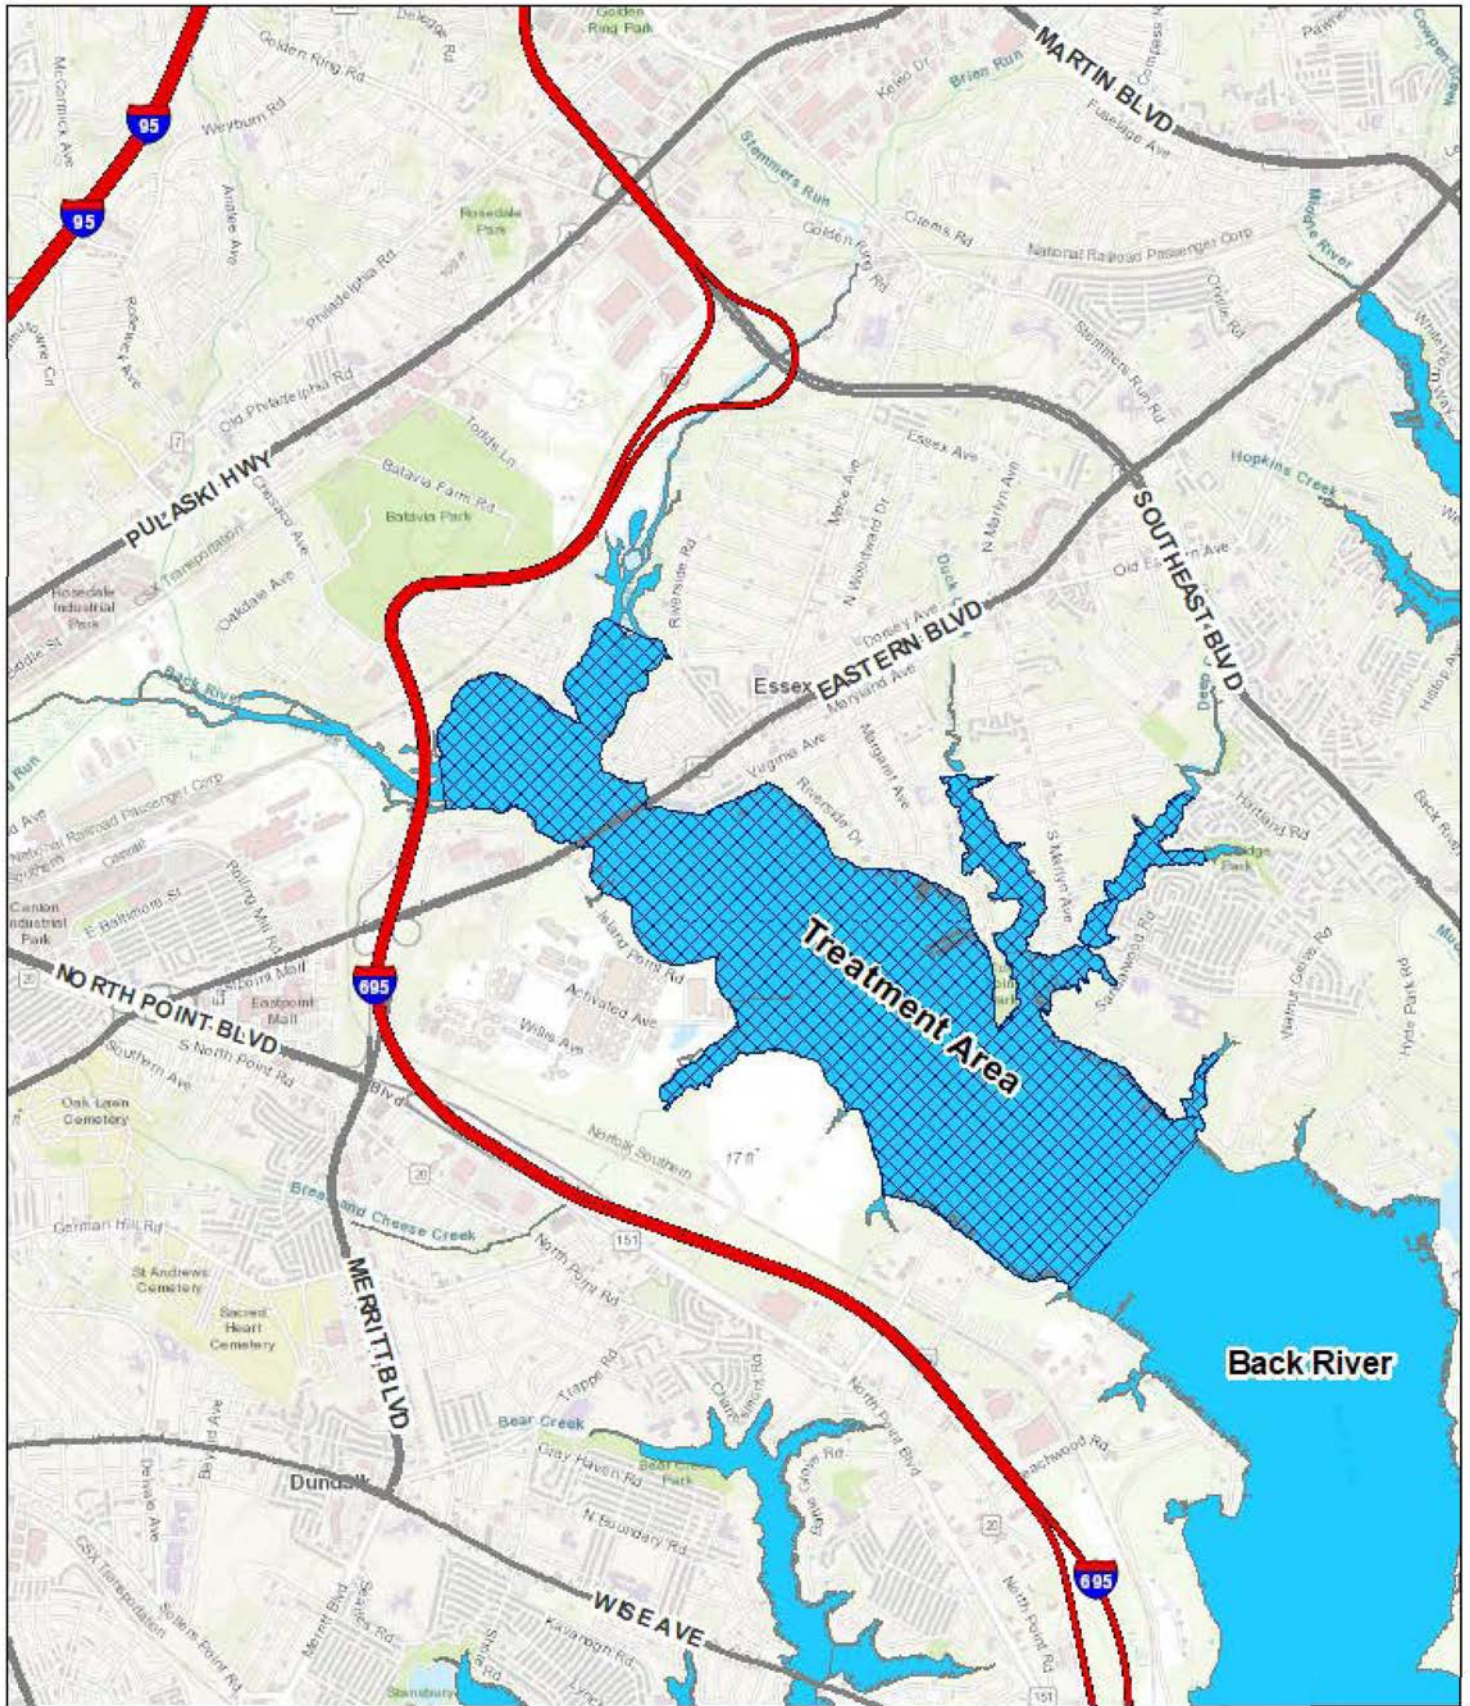

# Back River Midge Treatment Area

## Legend

-  Midge Treatment Area
-  Major Waterways
-  Interstates
-  Major Roads

0 0.35 0.7 1.4 Miles

Map Prepared by Baltimore County Department of Environmental Protection and Sustainability